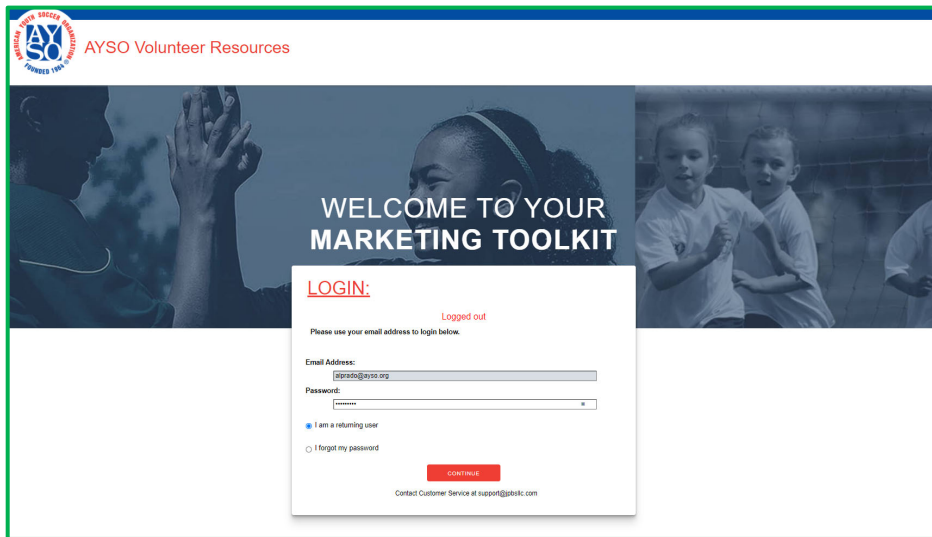

New AYSO Supply Center Login Instructions AYSO Marketing Toolkit

To access the new Supply Center, you will need to logon to our new Marketing Toolkit site - <https://www.aysomarketing.org/>

If you are an authorized purchaser, use your Supply Center user name, and click the forgot password button to reset your password in the new Marketing Toolkit system.

If you don't have a username, please email marketing@ayso.org and request credentials.